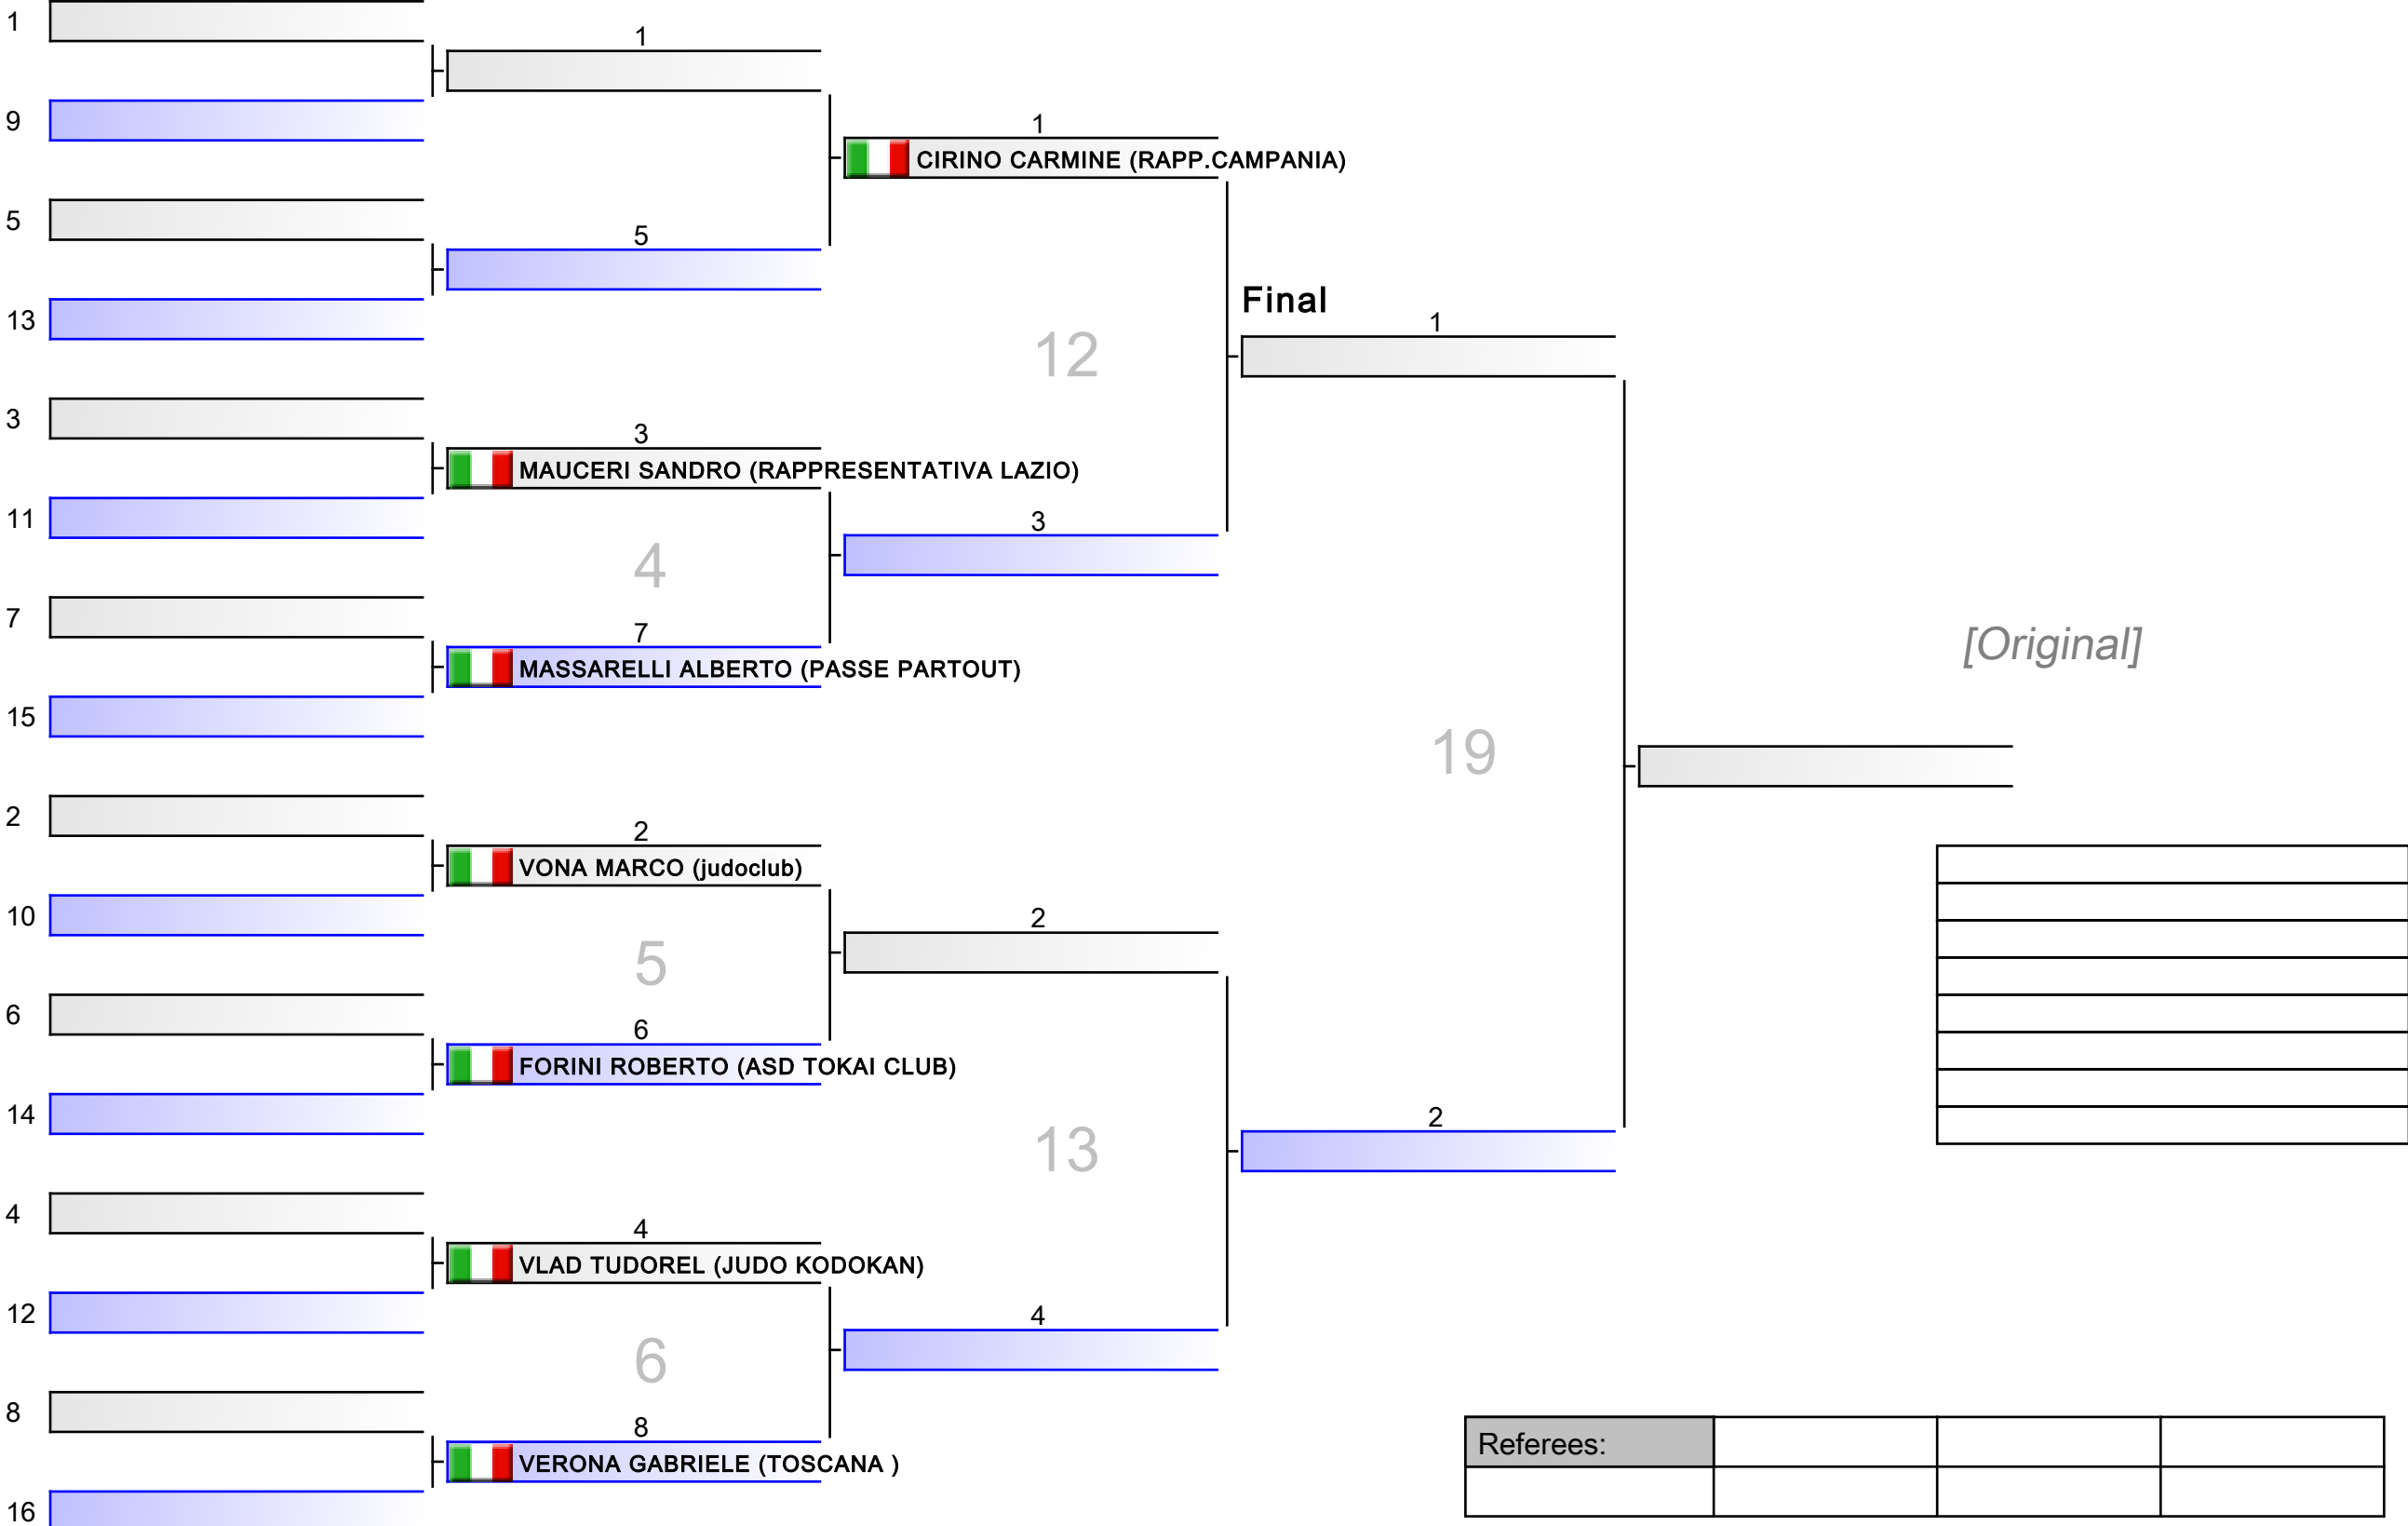

1	LAURENZI MASSIMO (LOM)	38	
2	MACALUSO FRANCESCO (RAPPRESENTATIVA LAZIO)		
3	Bonelli Giulio (BODY LIFE GR)	44	
4	LAURENZI MASSIMO (LOM)		
5	MACALUSO FRANCESCO (RAPPRESENTATIVA LAZIO)	50	
6	Bonelli Giulio (BODY LIFE GR)		

[Original]

Referees: